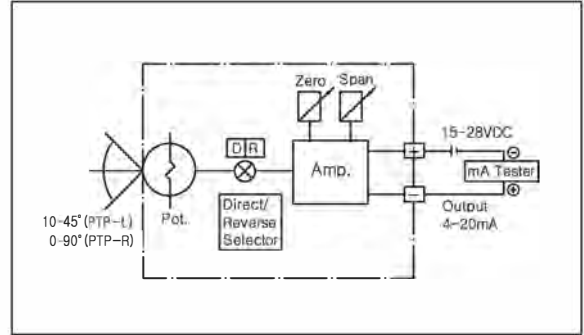

2) with multimeter