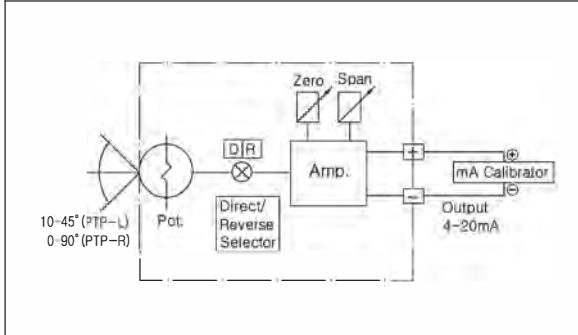

Measuring 4-20mA Output Signal

1) with mA calibrator