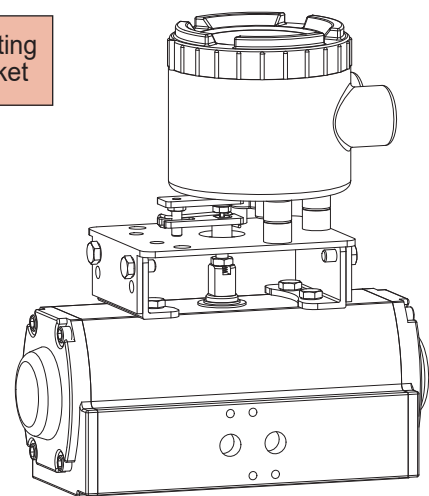

Features

- ▶ Rugged aluminum die-cast housing
- ▶ Optional 2 x SPDT limit switch or 2 x P&F proximity sensor NJ2-V3-N

Specifications

Model	PTP-L	PTP-R
Current Output Signal	4 - 20 mA, 2-wire	
Power Supply Range	12 - 30 VDC (24VDC recommendable)	
Span Adjustable Angle	10° - 45°	0° - 90°
Linearity	Within $\pm 1.0\%$ F.S.	
Repeatability	Within $\pm 0.25\%$ F.S.	
Hysteresis	Within 1.0% F.S.	
Operating Ambient Temperature	- 30 °C ~ +75 °C	
Explosion Proof Class	Ex d IIC T6	
Protection Class	IP66	
Electrical Connections	PF(G) 1/2 or NPT 1/2	
Weight	0.9 kg	

PTP-L Mounting to Globe Control Valve

How to Order

Description	Code
Actuator Operation :	L : Linear type R : Rotary type M : Other type (on request)
Limit Switches :	N : None S : 2 x SPDT mechanical limit switch P : 2 x P&F proximity sensor NJ2-V3-N
Electrical Connections :	1 : PF(G) 1/2 2 : NPT 1/2
Feedback Lever : (only for linear type)	A : Stroke 10-40mm B : Stroke 10-80mm C : Stroke 80-150mm
Mounting Bracket :	N : None L : IEC 60534-6-1 (for PTP-L) R : IEC 60534-6-2 (for PTP-R) VDI/VDE 3845 S : Special Bracket (on request)