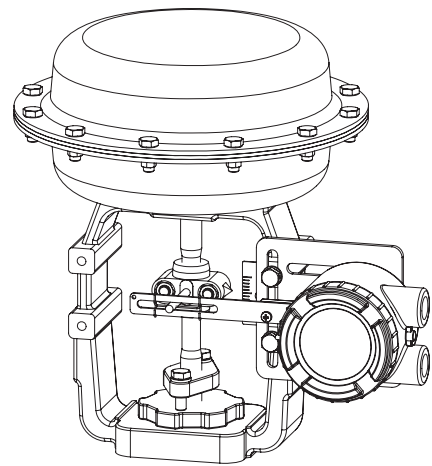

Россия (495)268-04-70 Киргизия (996)312-96-26-47 Казахстан (772)734-952-31

Единый адрес для всех регионов: www.powergenex.nt-rt.ru || pgf@nt-rt.ru

Explosion proof position transmitter for reliable valve position feedback with 4-20mA output signal

Features

- ▶ Rugged aluminum die-cast housing
- ▶ Optional 2 x SPDT limit switch or 2 x P&F proximity sensor NJ2-V3-N

Specifications

Model	PTP-L	PTP-R
Current Output Signal	4 - 20 mA, 2-wire	
Power Supply Range	12 - 30 VDC (24VDC recommendable)	
Span Adjustable Angle	10° - 45°	0° - 90°
Linearity	Within $\pm 1.0\%$ F.S.	
Repeatability	Within $\pm 0.25\%$ F.S.	
Hysteresis	Within 1.0% F.S.	
Operating Ambient Temperature	- 30 °C ~ +75 °C	
Explosion Proof Class	Ex d IIC T6	
Protection Class	IP66	
Electrical Connections	PF(G) 1/2 or NPT 1/2	
Weight	0.9 kg	

PTP-L Mounting to Globe Control Valve

How to Order

Description	Code
Actuator Operation :	L : Linear type R : Rotary type M : Other type (on request)
Limit Switches :	N : None S : 2 x SPDT mechanical limit switch P : 2 x P&F proximity sensor NJ2-V3-N
Electrical Connections :	1 : PF(G) 1/2 2 : NPT 1/2
Feedback Lever : (only for linear type)	A : Stroke 10-40mm B : Stroke 10-80mm C : Stroke 80-150mm
Mounting Bracket :	N : None L : IEC 60534-6-1 (for PTP-L) R : IEC 60534-6-2 (for PTP-R) VDI/VDE 3845 S : Special Bracket (on request)