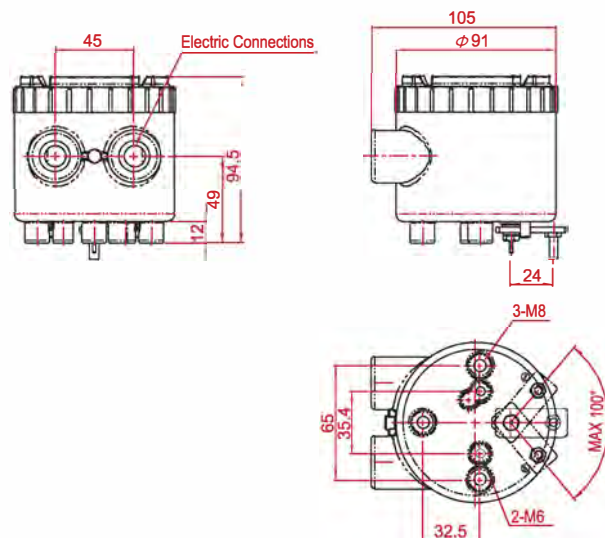

Features

- ▶ Rugged aluminum die-cast housing
- ▶ Optional 2 x SPDT limit switch or 2 x P&F proximity sensor NJ2-V3-N

Specifications

Model	PTP-L	PTP-R
Current Output Signal	4 - 20 mA, 2-wire	
Power Supply Range	12 - 30 VDC (24VDC recommendable)	
Span Adjustable Angle	10° - 45°	0° - 90°
Linearity	Within $\pm 1.0\%$ F.S.	
Repeatability	Within $\pm 0.25\%$ F.S.	
Hysteresis	Within 1.0% F.S.	
Operating Ambient Temperature	- 30 °C ~ +75 °C	
Explosion Proof Class	Ex d IIC T6	
Protection Class	IP66	
Electrical Connections	PF(G) 1/2 or NPT 1/2	
Weight	0.9 kg	

PTP-L Mounting to Globe Control Valve

How to Order

Description	Code
Actuator Operation :	L : Linear type R : Rotary type M : Other type (on request)
Limit Switches :	N : None S : 2 x SPDT mechanical limit switch P : 2 x P&F proximity sensor NJ2-V3-N
Electrical Connections :	1 : PF(G) 1/2 2 : NPT 1/2
Feedback Lever : (only for linear type)	A : Stroke 10-40mm B : Stroke 10-80mm C : Stroke 80-150mm
Mounting Bracket :	N : None L : IEC 60534-6-1 (for PTP-L) R : IEC 60534-6-2 (for PTP-R) VDI/VDE 3845 S : Special Bracket (on request)

PTP-R Mounting to Pneumatic Rotary Actuator

Measuring 4-20mA Output Signal

1) with mA calibrator

2) with multimeter

Dimensions

PTP-L (linear type)

PTP-R (rotary type)

Архангельск (8182)63-90-72
 Астана (7172)727-132
 Астрахань (8512)99-46-04
 Барнаул (3852)73-04-60
 Белгород (4722)40-23-64
 Брянск (4832)59-03-52
 Владивосток (423)249-28-31
 Волгоград (844)278-03-48
 Вологда (8172)26-41-59
 Воронеж (473)204-51-73
 Екатеринбург (343)384-55-89