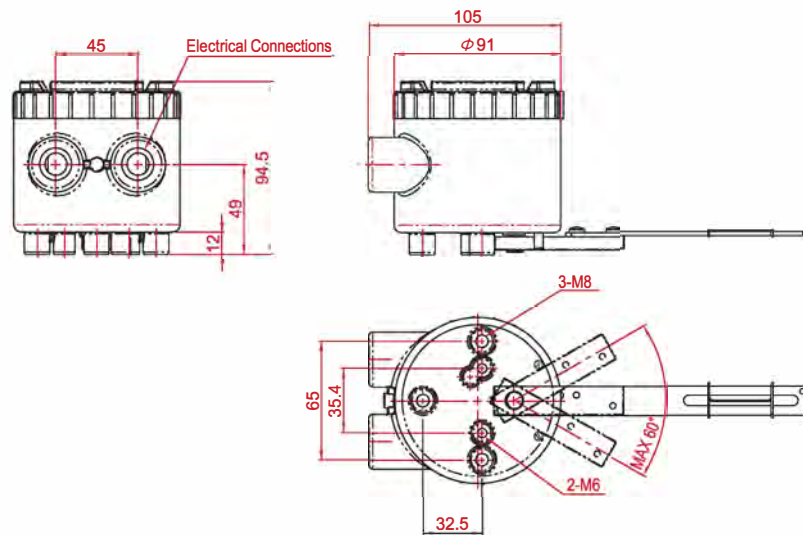

Features

- ▶ Rugged aluminum die-cast housing
- ▶ Optional 2 x SPDT limit switch or 2 x P&F proximity sensor NJ2-V3-N

Specifications

Model	PTP-L	PTP-R
Current Output Signal	4 - 20 mA, 2-wire	
Power Supply Range	12 - 30 VDC (24VDC recommendable)	
Span Adjustable Angle	10° - 45°	0° - 90°
Linearity	Within $\pm 1.0\%$ F.S.	
Repeatability	Within $\pm 0.25\%$ F.S.	
Hysteresis	Within 1.0% F.S.	
Operating Ambient Temperature	- 30 °C ~ +75 °C	
Explosion Proof Class	Ex d IIC T6	
Protection Class	IP66	
Electrical Connections	PF(G) 1/2 or NPT 1/2	
Weight	0.9 kg	

PTP-L Mounting to Globe Control Valve

How to Order

Description	Code
Actuator Operation :	L : Linear type R : Rotary type M : Other type (on request)
Limit Switches :	N : None S : 2 x SPDT mechanical limit switch P : 2 x P&F proximity sensor NJ2-V3-N
Electrical Connections :	1 : PF(G) 1/2 2 : NPT 1/2
Feedback Lever : (only for linear type)	A : Stroke 10-40mm B : Stroke 10-80mm C : Stroke 80-150mm
Mounting Bracket :	N : None L : IEC 60534-6-1 (for PTP-L) R : IEC 60534-6-2 (for PTP-R) VDI/VDE 3845 S : Special Bracket (on request)

PTP-R Mounting to Pneumatic Rotary Actuator

Measuring 4-20mA Output Signal

1) with mA calibrator

2) with multimeter

Dimensions

PTP-L (linear type)

PTP-R (rotary type)

Архангельск (8182)63-90-72
 Астана (7172)727-132
 Астрахань (8512)99-46-04
 Барнаул (3852)73-04-60
 Белгород (4722)40-23-64
 Брянск (4832)59-03-52
 Владивосток (423)249-28-31
 Волгоград (844)278-03-48
 Вологда (8172)26-41-59
 Воронеж (473)204-51-73
 Екатеринбург (343)384-55-89