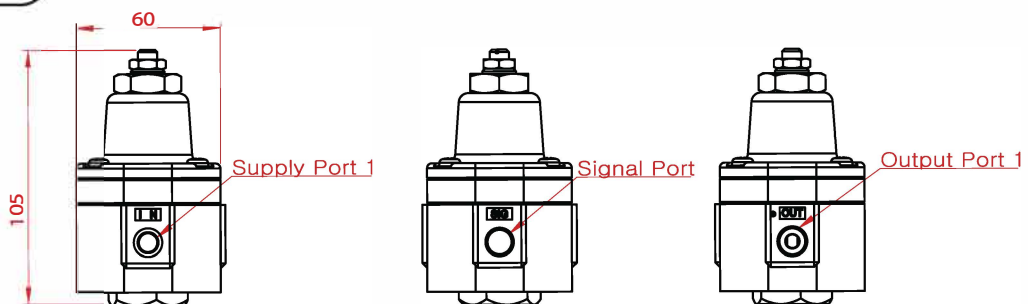

Dimensions

< LUS >