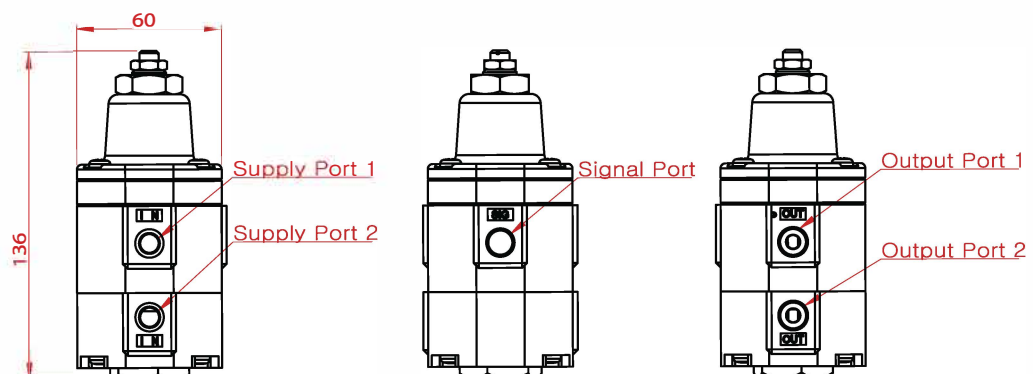

< LUD >