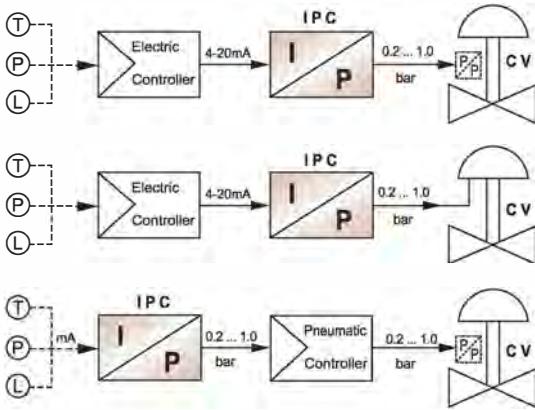

Applications