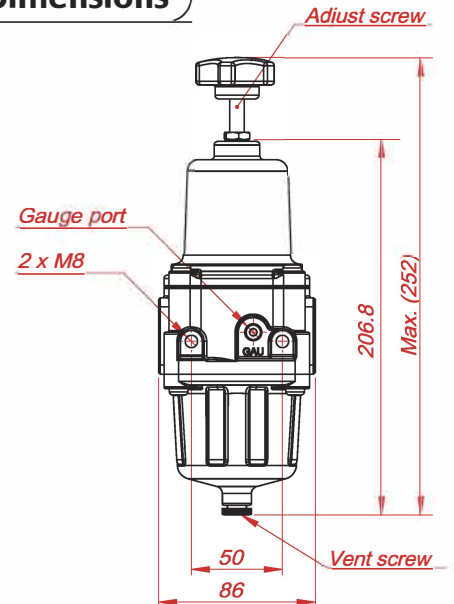

Россия (495)268-04-70 Киргизия (996)312-96-26-47 Казахстан (772)734-952-31

Единый адрес для всех регионов: www.powergenex.nt-rt.ru || pgf@nt-rt.ru

Valve air unit essential to provide clean and dry supply air to valve positioners, solenoid valves and pneumatic actuators

Specifications

Model	FR-30	FR-31
Port Size	PT(Rc) 1/2, NPT 1/2 PT(Rc) 3/4, NPT 3/4	NPT 1/2 NPT 3/4
Fluid	Air	
Output Pressure Range	0 - 4 bar (60 psi) / 0 - 8 bar (120 psi)	
Max. Supply Pressure	15 bar (225 psi)	
Operating Temperature	-20°C to +70°C	
Supply Air	Filtered compressed, dry and non oiled air (up to 5 micron)	
Gauge Port Size	PT(Rc) 1/8	
Filtration	5 micron	
Housing Material	Aluminum die-cast	Stainless steel 316
Pressure Gauge Material	Stainless steel	
Weight	1.6 kg	3.4 kg

Dimensions

How to Order

FR Body Material - Port Size Output Pressure Range Operating Temp. - Options

Description	Code	
Body Material	30 : Aluminum die-cast 31 : Stainless steel 316	
Port Size	1 : PT (Rc) 1/2 3 : PT (Rc) 3/4	2 : NPT 1/2 4 : NPT 3/4
Output Pressure Range	1 : 0 - 4 bar (60 psi)	2 : 0 - 8 bar (120 psi)
Operating Temperature	0 : -20 - +70°C 2 : -40 - +80°C	1 : -20 - +120°C
Options	M : Manual drain	A : Auto drain