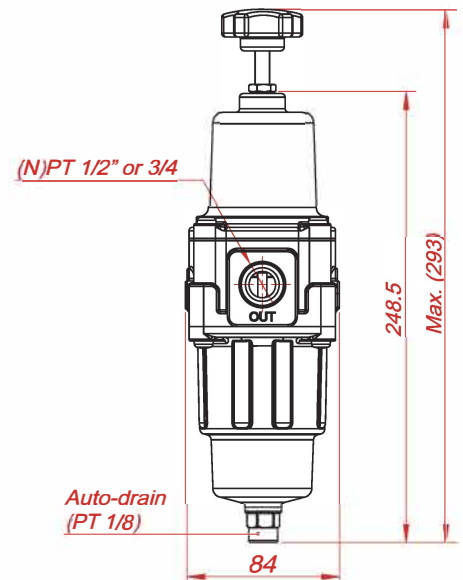

Specifications

Model	FR-30	FR-31
Port Size	PT(Rc) 1/2, NPT 1/2 PT(Rc) 3/4, NPT 3/4	NPT 1/2 NPT 3/4
Fluid	Air	
Output Pressure Range	0 - 4 bar (60 psi) / 0 - 8 bar (120 psi)	
Max. Supply Pressure	15 bar (225 psi)	
Operating Temperature	-20°C to +70°C	
Supply Air	Filtered compressed, dry and non oiled air (up to 5 micron)	
Gauge Port Size	PT(Rc) 1/8	
Filtration	5 micron	
Housing Material	Aluminum die-cast	Stainless steel 316
Pressure Gauge Material	Stainless steel	
Weight	1.6 kg	3.4 kg

Dimensions

How to Order

FR Body Material - Port Size Output Pressure Range Operating Temp. - Options

Description	Code	
Body Material	30 : Aluminum die-cast 31 : Stainless steel 316	
Port Size	1 : PT (Rc) 1/2 3 : PT (Rc) 3/4	2 : NPT 1/2 4 : NPT 3/4
Output Pressure Range	1 : 0 - 4 bar (60 psi)	2 : 0 - 8 bar (120 psi)
Operating Temperature	0 : -20 - +70°C 2 : -40 - +80°C	1 : -20 - +120°C
Options	M : Manual drain	A : Auto drain