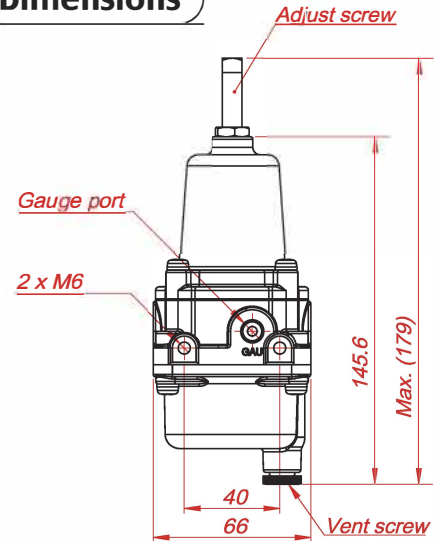

Specifications

Model	FR-20	FR-21
Port Size	PT(Rc) 1/4 or NPT 1/4	NPT 1/4
Fluid	Air	
Output Pressure Range	0 - 4 bar (60 psi) / 0 - 8 bar (120 psi)	
Max. Supply Pressure	15 bar (225 psi)	
Operating and Fluid Temperature	-20 °C to +70 °C	
Supply Air	Filtered compressed, dry and non oiled air (up to 5 micron)	
Gauge Port Size	PT(Rc) 1/8	
Filtration	5 micron	
Housing Material	Aluminum die-cast	Stainless steel 316
Pressure Gauge Material	Stainless steel	
Weight	0.65kg	1.4 kg

Dimensions

How to Order

FR	Body Material	-	Port Size	Output Pressure Range	Operating Temp.	-	Options
	Material						

Description	Code	
Body Material	20 : Aluminum die-cast 21 : Stainless steel 316	
Port Size	R : PT(Rc) 1/4	N : NPT 1/4
Output Pressure Range	1 : 0 - 4 bar (60 psi)	2 : 0 - 8 bar (120 psi)
Operating Temperature	0 : -20 - +70 °C 2 : -40 - +80 °C	1 : -20 - +120 °C
Options	M : Manual drain	A : Auto drain