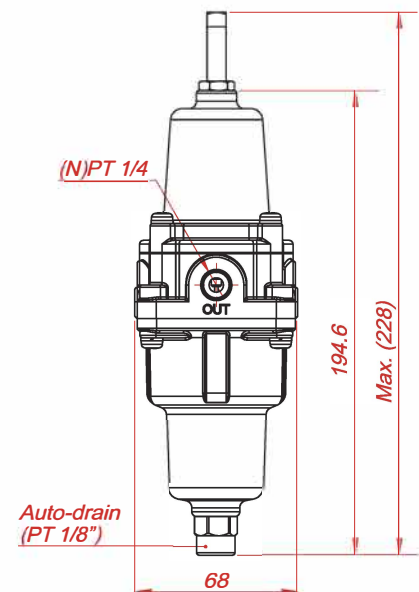

Specifications

Model	FR-20	FR-21
Port Size	PT(Rc) 1/4 or NPT 1/4	NPT 1/4
Fluid	Air	
Output Pressure Range	0 - 4 bar (60 psi) / 0 - 8 bar (120 psi)	
Max. Supply Pressure	15 bar (225 psi)	
Operating and Fluid Temperature	-20 °C to +70 °C	
Supply Air	Filtered compressed, dry and non oiled air (up to 5 micron)	
Gauge Port Size	PT(Rc) 1/8	
Filtration	5 micron	
Housing Material	Aluminum die-cast	Stainless steel 316
Pressure Gauge Material	Stainless steel	
Weight	0.65kg	1.4 kg

Dimensions

How to Order

FR	Body Material	-	Port Size	Output Pressure Range	Operating Temp.	-	Options
	Material						

Description	Code	
Body Material	20 : Aluminum die-cast 21 : Stainless steel 316	
Port Size	R : PT(Rc) 1/4	N : NPT 1/4
Output Pressure Range	1 : 0 - 4 bar (60 psi)	2 : 0 - 8 bar (120 psi)
Operating Temperature	0 : -20 - +70 °C 2 : -40 - +80 °C	1 : -20 - +120 °C
Options	M : Manual drain	A : Auto drain