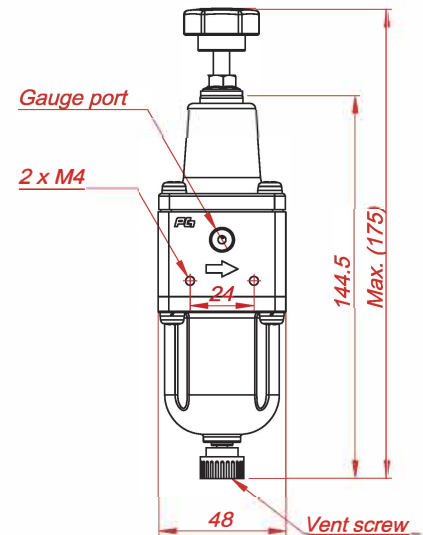

Specifications

Model	FR-10	FR-11
Port Size	PT(Rc) 1/4 or NPT 1/4	NPT 1/4
Fluid	Air	
Output Pressure Range	0 - 4 bar (60 psi) / 0 - 8 bar (120 psi)	
Max. Supply Pressure	15 bar (225 psi)	
Operating and Fluid Temperature	-20°C to +70°C	
Supply Air	Filtered compressed, dry and non oiled air (up to 5 micron)	
Gauge Port Size	PT(Rc) 1/8	
Filtration	5 micron	
Housing Material	Aluminum die-cast	Stainless steel 316
Pressure Gauge Material	Stainless steel	
Weight	0.5 kg	1 kg

Dimensions

How to Order

FR Body Material - Port Size Output Pressure Range

Description	Code
Body Material	10 : Aluminum die-cast 11 : Stainless steel 316
Port Size	R : PT(Rc) 1/4 N : NPT 1/4
Output Pressure Range	1 : 0 - 4 bar (60 psi) 2 : 0 - 8 bar (120 psi)