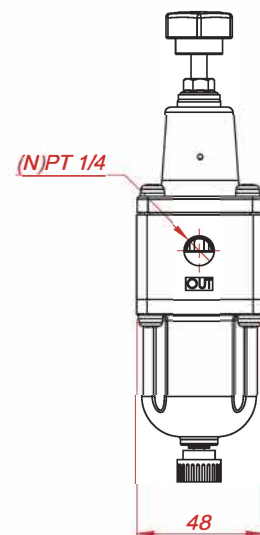

Specifications

Model	FR-10	FR-11
Port Size	PT(Rc) 1/4 or NPT 1/4	NPT 1/4
Fluid	Air	
Output Pressure Range	0 - 4 bar (60 psi) / 0 - 8 bar (120 psi)	
Max. Supply Pressure	15 bar (225 psi)	
Operating and Fluid Temperature	-20°C to +70°C	
Supply Air	Filtered compressed, dry and non oiled air (up to 5 micron)	
Gauge Port Size	PT(Rc) 1/8	
Filtration	5 micron	
Housing Material	Aluminum die-cast	Stainless steel 316
Pressure Gauge Material	Stainless steel	
Weight	0.5 kg	1 kg

Dimensions

How to Order

FR Body Material - Port Size Output Pressure Range

Description	Code
Body Material	10 : Aluminum die-cast 11 : Stainless steel 316
Port Size	R : PT(Rc) 1/4 N : NPT 1/4
Output Pressure Range	1 : 0 - 4 bar (60 psi) 2 : 0 - 8 bar (120 psi)